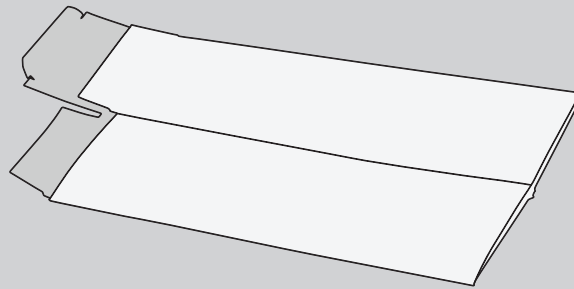

BOTTLE CARTON

Assembly Instructions | R1.091819

Top Closing Style

- Standard Tuck Closure

Bottom Closing Style

- Full Flap Automatic Closure

ASSEMBLY

Bottle Box

STEP 1

STEP 2

STEP 3